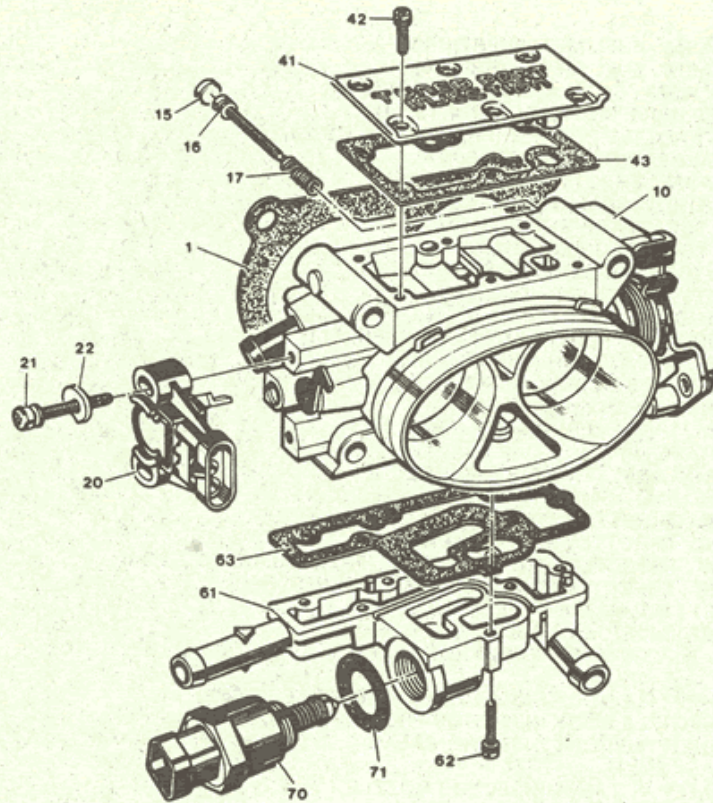

1985 - 1991 Corvette: L98 Engine Throttle Body Diagram

1985-1991 Y THROTTLE BODY/MPFI (MODELS T2A,B210) (L98/5.7-8)

1.	N.S. GASKET , FLANGE(*KIT1,KIT2,KIT3,KIT4)
10.	N.S. THROTTLE BODY ASM (*KIT1)
15.	N.S. PLUG , IDLE STOP SCREW(*KIT1)
16.	N.S. SCREW ASM , IDLE STOP(*KIT1)
17.	N.S. SPRING , IDLE STOP SCREW ASM(*KIT1)
20.	N.S. SENSOR , THROTTLE POSITION (TPS)(*KIT5)
21.	N.S. SCREW ASM , TPS ATCH(*KIT5,KIT7)
22.	N.S. RETAINER , TPS ATCH SCREW(*KIT5,KIT7)
41.	N.S. COVER , CLEAN AIR(*KIT3)
42.	N.S. SCREW ASM , CLEAN AIR COVER ATCH(*KIT7)
43.	N.S. GASKET , CLEAN AIR COVER(*KIT1,KIT2,KIT3,KIT4)
61.	N.S. IACV , COOLANT COVER ASM(*KIT4)
62.	N.S. SCREW ASM , IACV COVER ASM TO THROT BODY(*KIT7)
63.	N.S. GASKET , IACV COOLANT COVER TO THROT BODY(*KIT1,KIT2,KIT3,KIT4)
70.	N.S. VALVE ASM , IDLE AIR CONT (IAC)(*KIT6)
71.	N.S. GASKET , IAC VALVE ASM(*KIT1,KIT2,KIT3,KIT4,KIT6)

SERVICE KITS

KIT 1.	3.335	THROTTLE BODY KIT ,(1985-86)-INCL #1,10,15,16,17,43,63,71.	171100
	3.335	THROTTLE BODY KIT ,(1987-88)-INCL #1,10,15,16,17,43,63,71.	171100
	3.335	THROTTLE BODY KIT ,(1989)-INCL #1,10,15,16,17,43,63,71.	171100
	3.335	THROTTLE BODY KIT ,(1990-91)-INCL #1,10,15,16,17,43,63,71.	171100
2.	3.336	GASKET KIT ,(1985-88)-INCL #1,43,63,71.	171100
	3.336	GASKET KIT ,(1989-91)-INCL #1,43,63,71.	171100
3.	3.337	COVER KIT ,CLEAN AIR(1985-88)-INCL #1,41,43,63,71.	171100
	3.337	COVER KIT ,CLEAN AIR(1989-91)-INCL #1,41,43,63,71.	171100
4.	3.337	COVER KIT ,COOLANT IDLE AIR(1985-88)-INCL #1,43,61,63,71.	171100
	3.337	COVER KIT ,COOLANT IDLE AIR(1989-91)-INCL #1,43,61,63,71.	171100
5.	3.339	SENSOR KIT ,THROTTLE POSITION(1985-89)-INCL #20,21,22.	171100
	3.339	SENSOR KIT ,THROTTLE POSITION(1990-91)-INCL #20,21,22.	171100
6.	3.338	VALVE KIT ,IDLE AIR CONTROL(1985-88)-INCL #70,71.	171100
	3.338	VALVE KIT ,IDLE AIR CONTROL(1989-91)-INCL #70,71.	171100
7.	3.336	FASTENER ASSORTMENT KIT ,(1985-89)-INCL #21,22,42,62.	171100
	3.336	FASTENER ASSORTMENT KIT ,(1990-91)-INCL #21,22,42,62.	171100