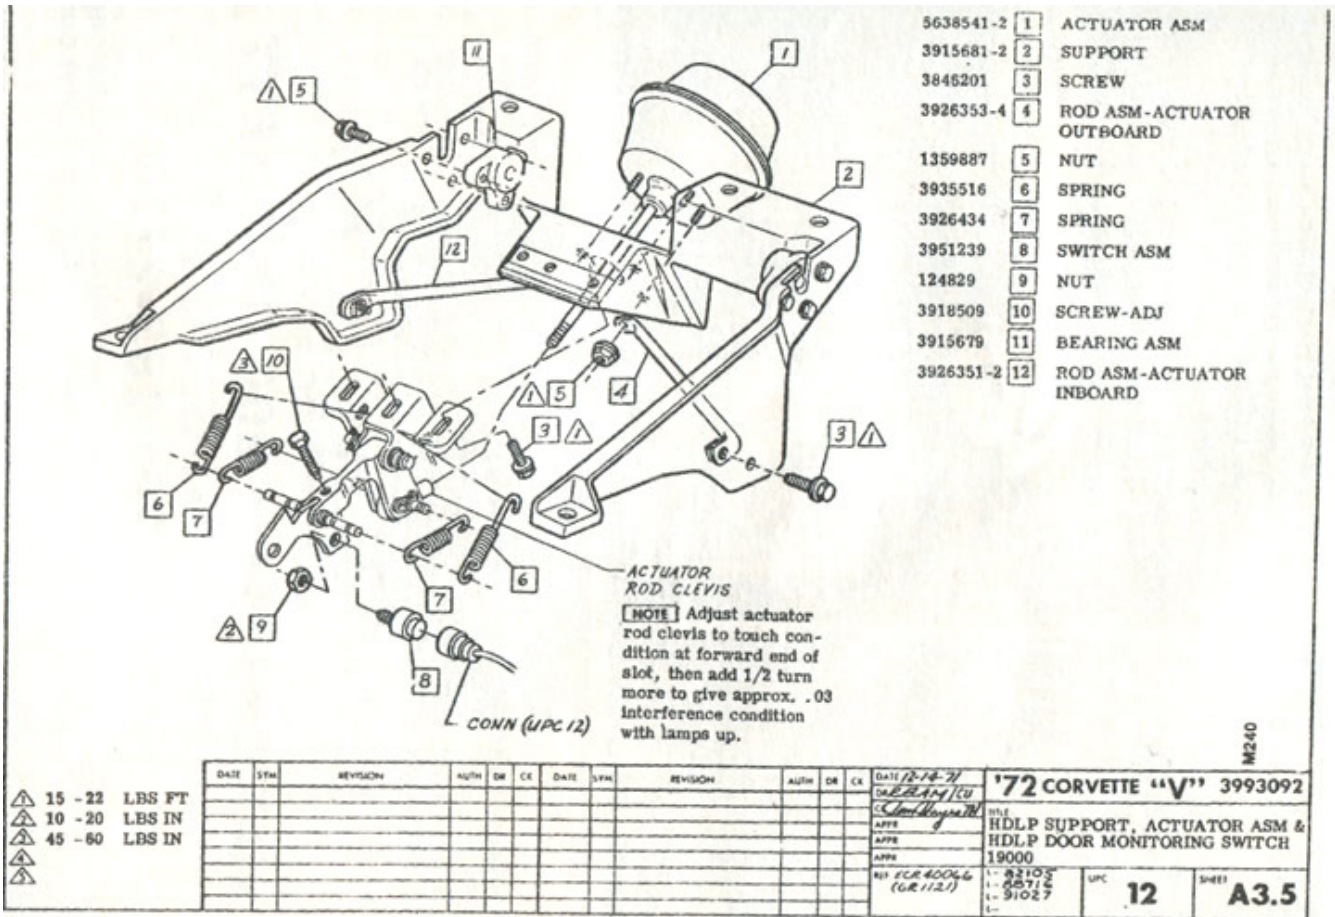

# 1972 Corvette: Headlight and Vacuum Line Component Schematic

Below is the 1972 Corvette headlight and vacuum line component schematics from the 1972 Corvette Assembly Manual:

The schematic below shows the position of the headlight vacuum hose along the driver's side inner fender well:

Online URL:

<https://www.corvetteactioncenter.com/tech/knowledgebase/article/1972-corvette-headlight-and-vacuum-line-component-schematic-1165.html>