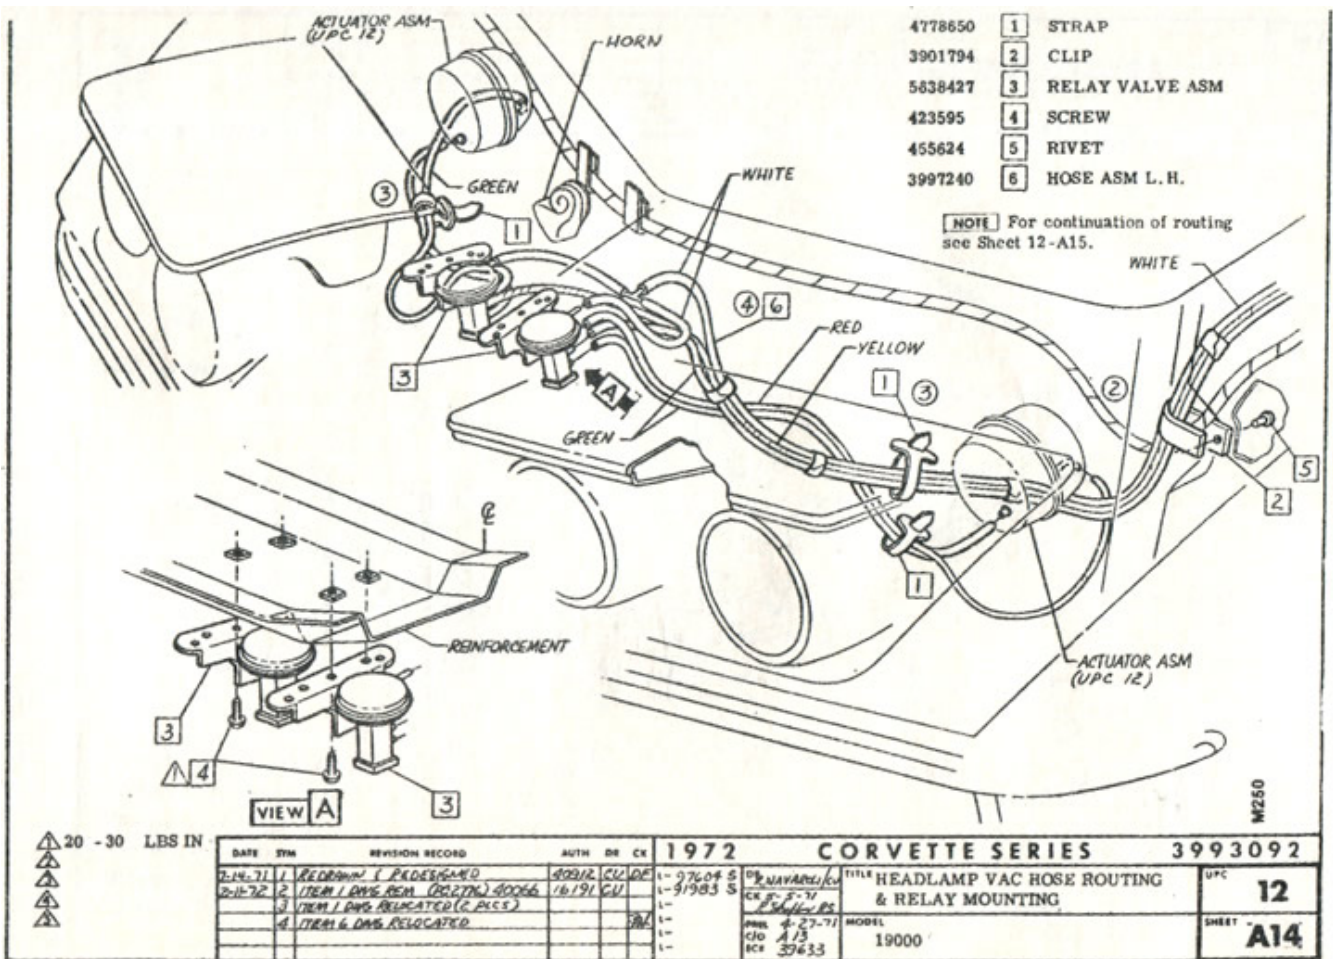

# 1972 Corvette: Headlight and Vacuum Line Component Schematic

Below is the 1972 Corvette headlight and vacuum line component schematics from the 1972 Corvette Assembly Manual:

The schematic below shows the position of the headlight vacuum hose along the driver's side inner fender well:

Online URL:

<https://www.corvetteactioncenter.com/tech/knowledgebase/article/1972-corvette-headlight-and-vacuum-line-component-schematic-1165.html>