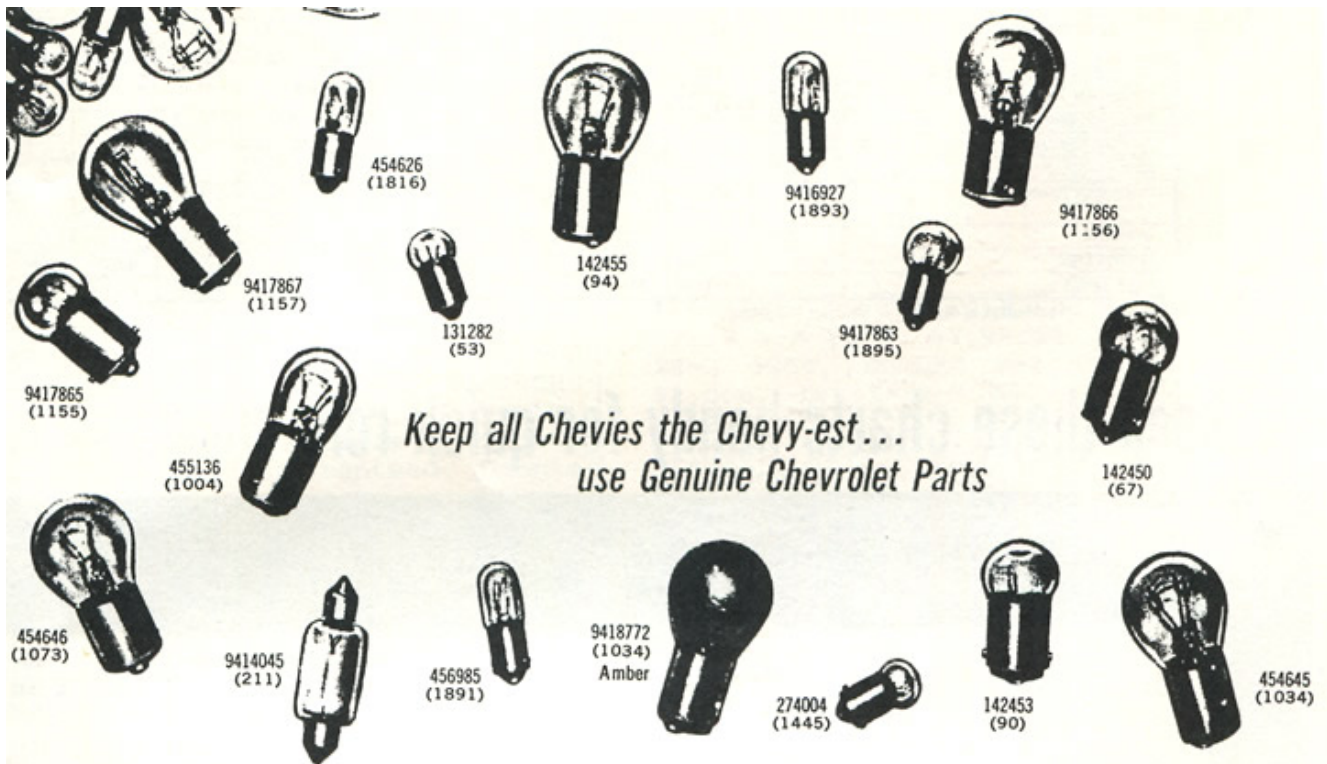

1955 - 1964 Corvette: Chevrolet PartsMart: Bulb and Fuse Charts

Subject: Bulb and Fuse Charts

Model and Year: 1955 - 1964 Corvette

Source: Chevrolet PartsMart

Page Number: NA

Date: January 1964

Below are electric bulb and fuse charts for the 1955 - 1964 Corvette from the January, 1960 issue of Chevrolet PartsMart.