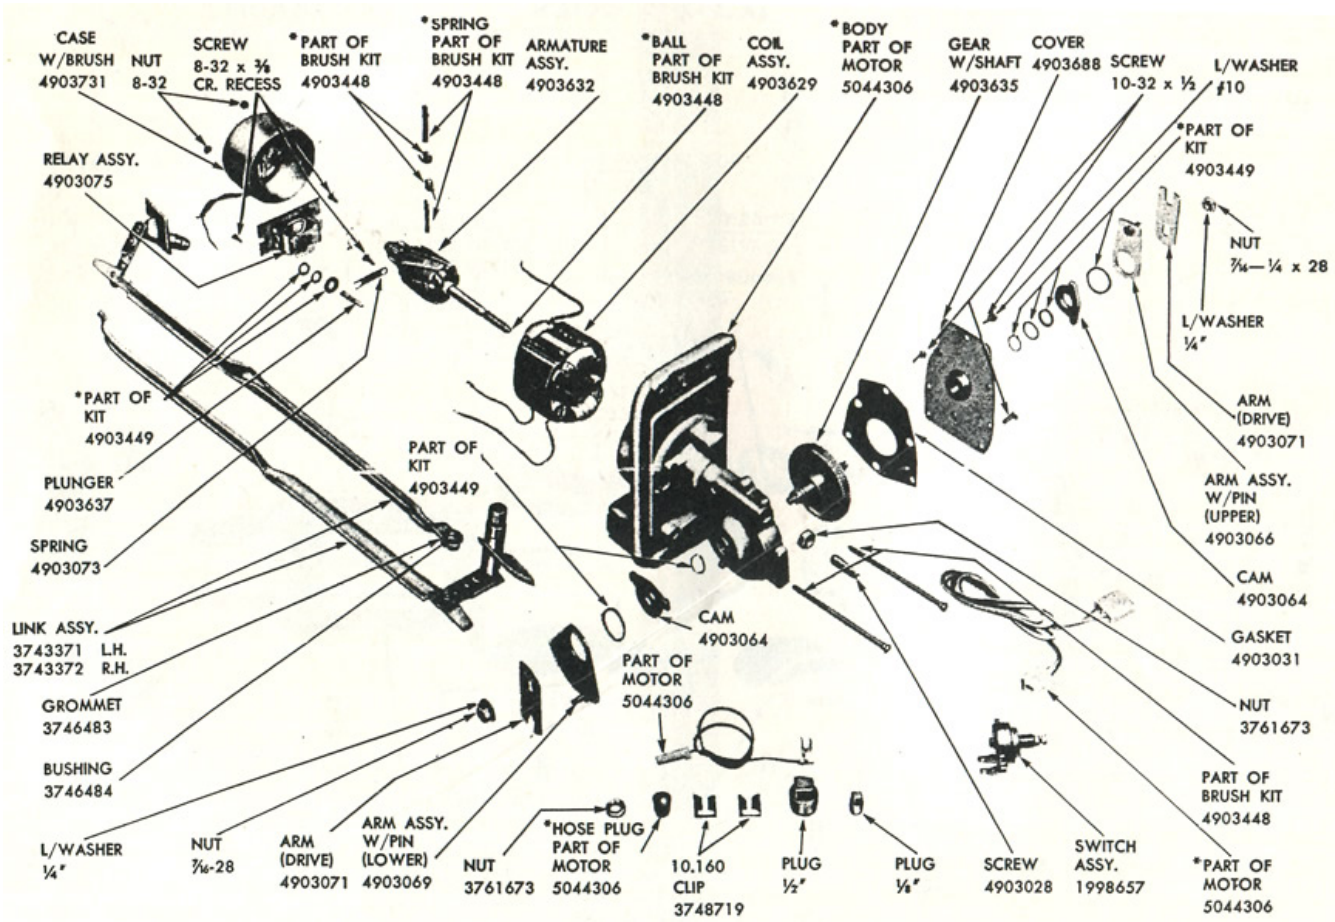

1958 Corvette: Chevrolet PartsMart: Electric Windshield Wiper Parts

Subject: Electric Windshield Wiper Parts

Model and Year: 1958 Corvette

Source: Chevrolet PartsMart

Page Number: NA

Date: July 1959

Below is parts information for the electric windshield wiper assembly used on 1958 Chevrolet passenger vehicles, including Corvette, from the July, 1959 issue of Chevrolet PartsMart.

*PART NOT SERVICED SEPARATELY

1958 ELECTRIC WINDSHIELD WIPER PARTS

Online URL:

<https://www.corvetteactioncenter.com/tech/knowledgebase/article/1958-corvette-chevrolet-partsmart-electric-windshield-wiper-parts-1087.html>