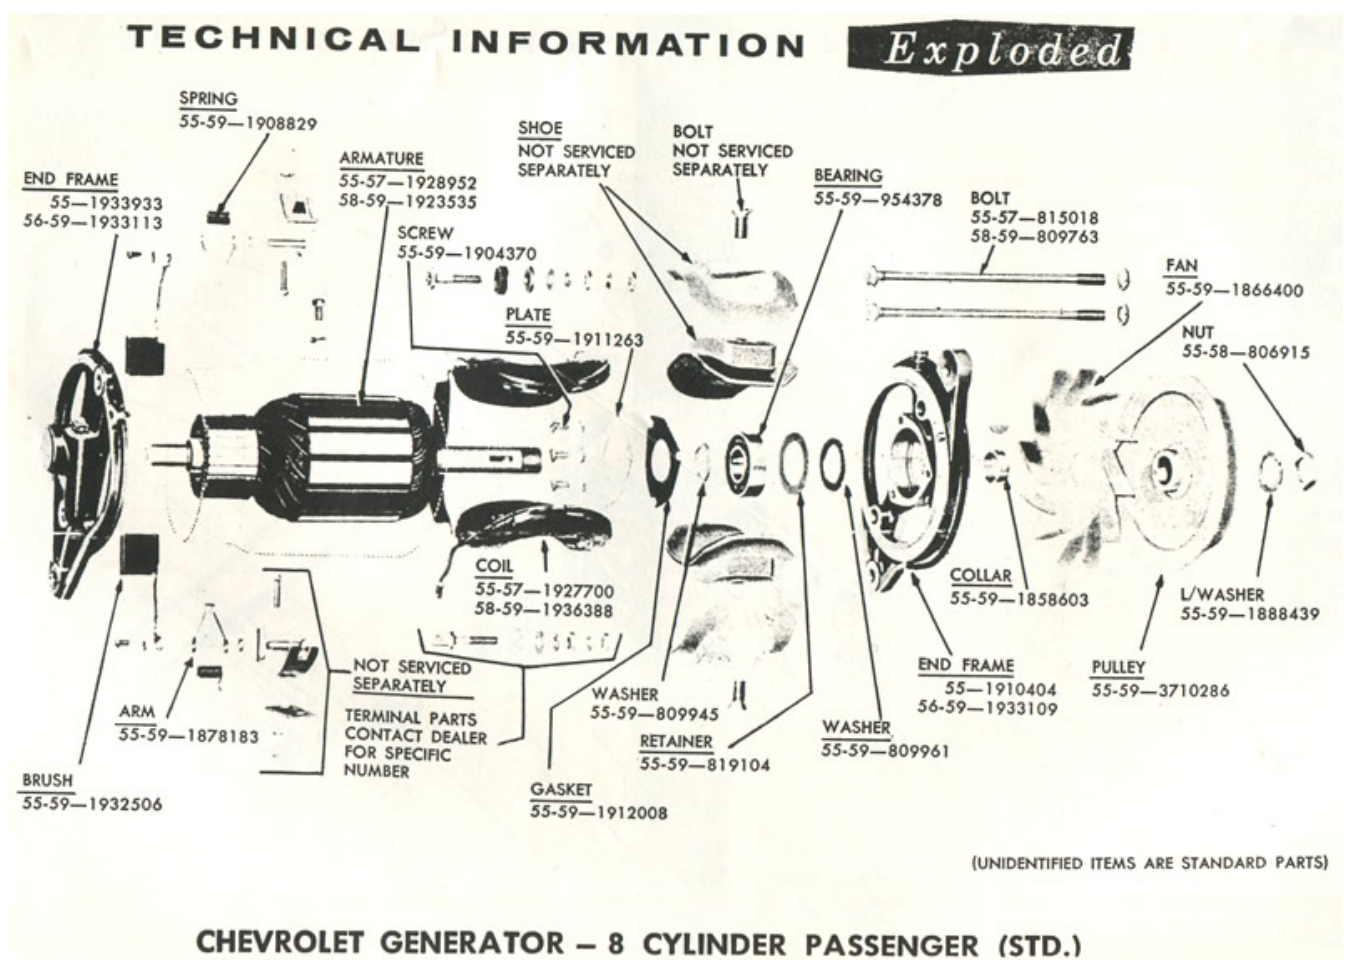

1958 Corvette: Chevrolet PartsMart: Chevrolet Generator Parts and Numbers

Subject: Chevrolet Generator - 8 Cylinder Passenger (STD)

Model and Year: 1958 Passenger Cars

Source: Chevrolet PartsMart

Page Number: NA

Date: July 1959

Below is parts information for the 8-cylinder Generator for 1958 passenger cars including Corvette from the July 1959 issue of Chevrolet PartsMart.

Online URL:

<https://www.corvetteactioncenter.com/tech/knowledgebase/article/1958-corvette-chevrolet-partsmart-chevrolet-generator-parts-and-numbers-1086.html>