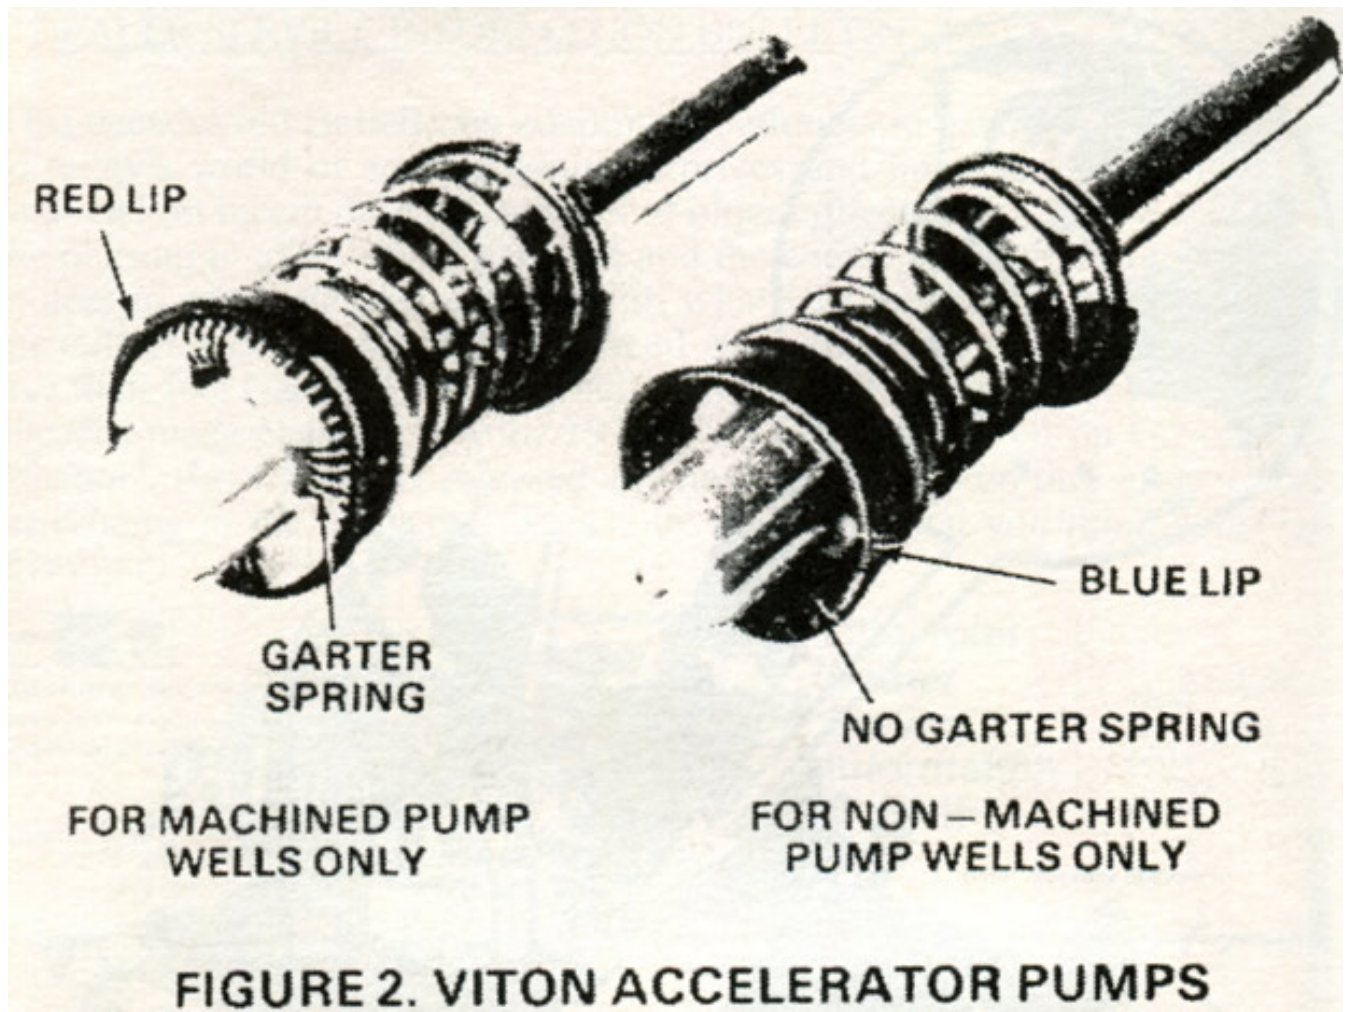

Dual and quadrajet pump part numbers:

Red lip (with garter spring) -- 17072978

Blue, thin lip -- See parts list

Chevrolet Motor Division  
General Motors Corporation

FIGURE 1. (DUALJET SHOWN)

BLUE PAINT  
DOT